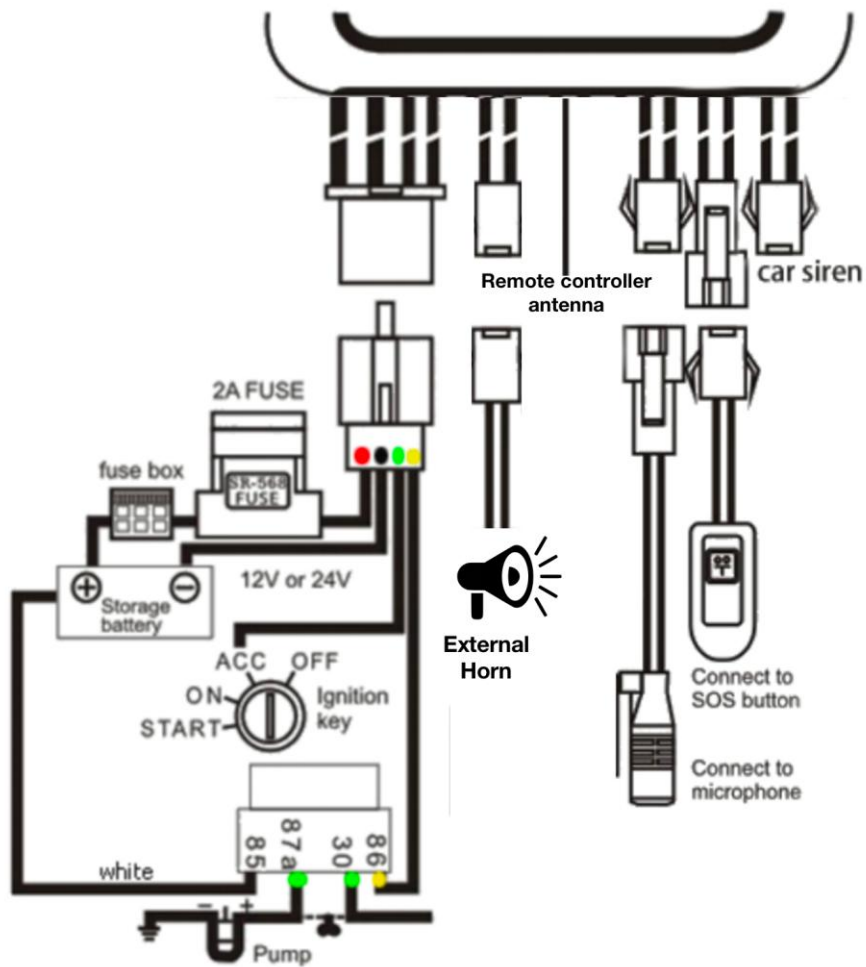

Wiring diagram