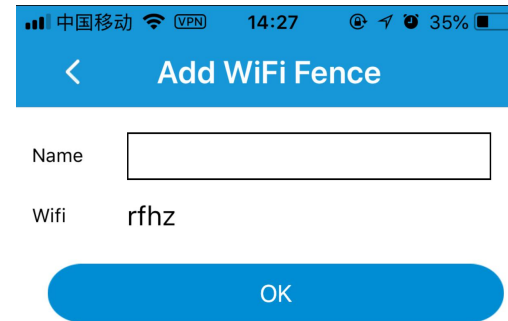

4G pet GPS tracker : RF-V43

7. WIFI Fence

Create WIFI fence, binding the WIFI hot spot, when pet leaves or comes back home, you will get the alarm immediately.