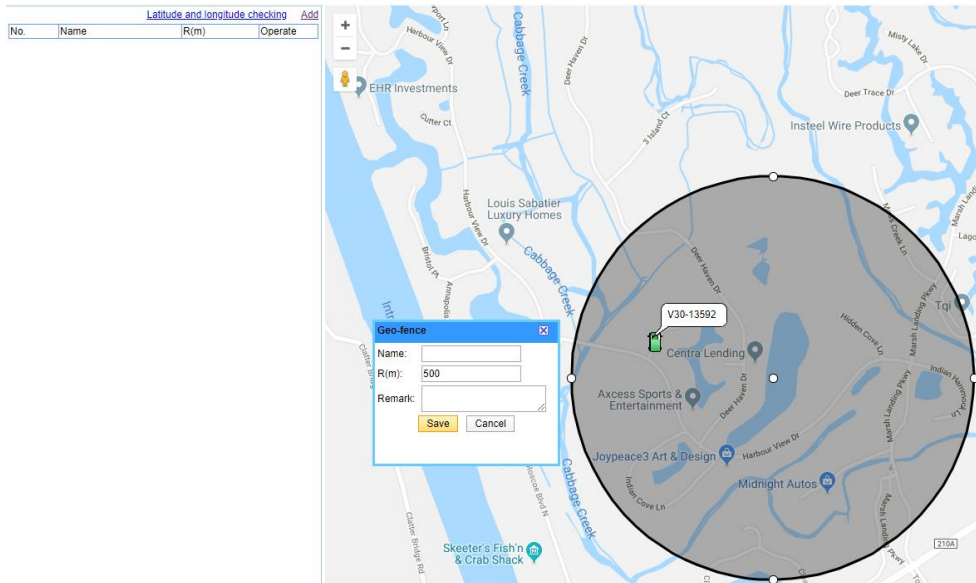

4G pet GPS tracker : RF-V43

5. Historical route

Record of latest 90 days 'movements route and displayed at any time, for pet owner to know pet's status and find it.

4G pet GPS tracker : RF-V43

6. Geo-fence

To create a circle in map for tracker to send alerts to master phone number once tracker gets in or out of the circle.

4G pet GPS tracker : RF-V43

7. WIFI Fence

Create WIFI fence, binding the WIFI hot spot, when pet leaves or comes back home, you will get the alarm immediately.