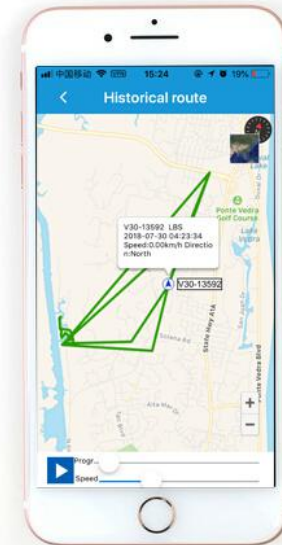

3. LED sensor lights

With advanced LED sensor lights, which will be on in darkness, pet owner can be easily trace pets at night.

4G pet GPS tracker : RF-V43

4. One click to navigate to pet

App supports one button to navigate pets;
GPS or other tracking ways are displayed
clearly;
Avoid misleading;
Light and sound guide when nearby pets.
Easy to find your loved pet even in dark
night.

4G pet GPS tracker : RF-V43

5. Historical route

Record of latest 90 days 'movements route and displayed at any time, for pet owner to know pet's status and find it.

4G pet GPS tracker : RF-V43

6. Geo-fence