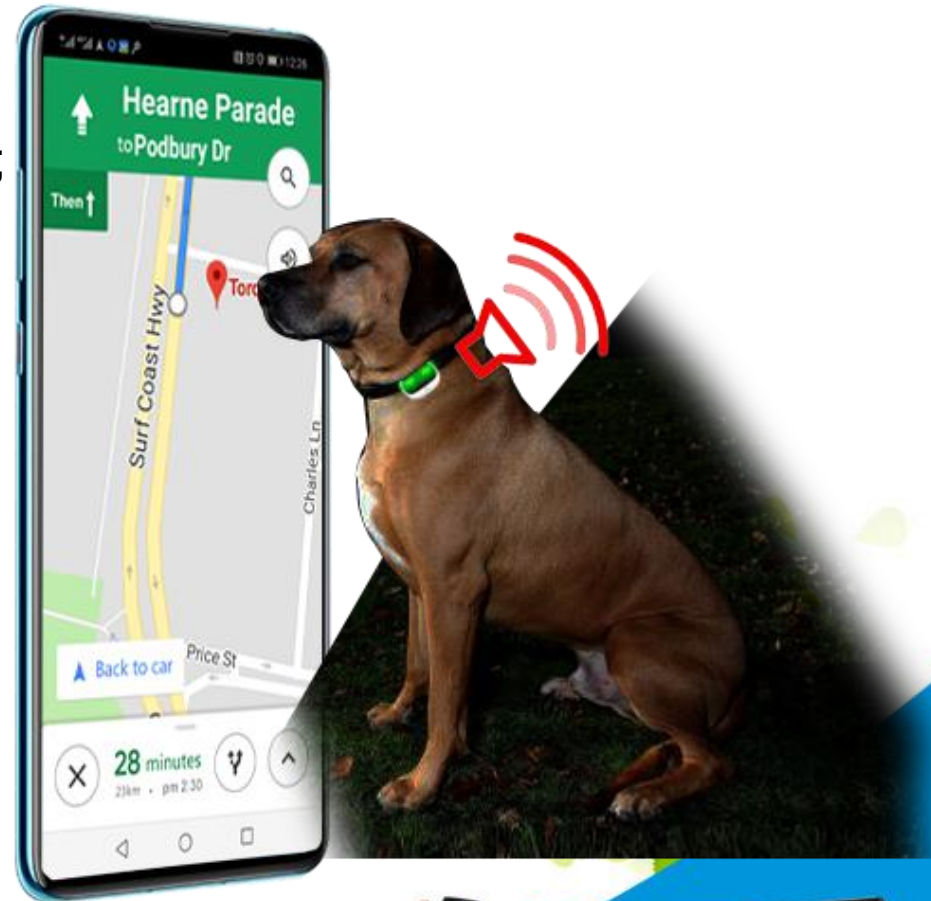

2. 3 tracking ways

GPS/Beidou/AGPS/WIFI/LBS, Realize indoors and outdoors accurate tracking. Locate the pet no matter it is moving or stationary
Tracking interval is adjustable.

4G pet GPS tracker : RF-V43

3. LED sensor lights

With advanced LED sensor lights, which will be on in darkness, pet owner can be easily trace pets at night.

4G pet GPS tracker : RF-V43

4. One click to navigate to pet

App supports one button to navigate pets;
GPS or other tracking ways are displayed
clearly;
Avoid misleading;
Light and sound guide when nearby pets.
Easy to find your loved pet even in dark
night.

4G pet GPS tracker : RF-V43

5. Historical route

Record of latest 90 days 'movements route and displayed at any time, for pet owner to know pet's status and find it.

4G pet GPS tracker : RF-V43

6. Geo-fence

To create a circle in map for tracker to send alerts to master phone number once tracker gets in or out of the circle.

4G pet GPS tracker : RF-V43

7. WIFI Fence

Create WIFI fence, binding the WIFI hot spot, when pet leaves or comes back home, you will get the alarm immediately.