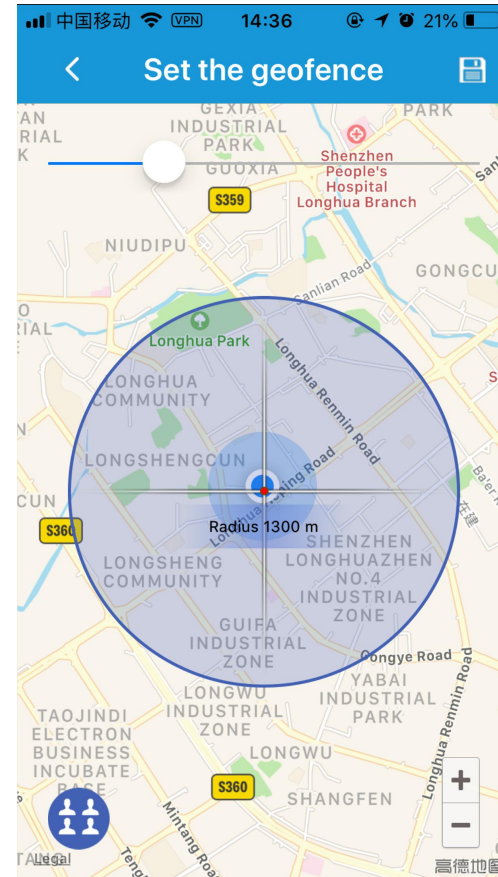

4G pet GPS tracker : RF-V43

5. Historical route

Record of latest 90 days 'movements route and displayed at any time, for pet owner to know pet's status and find it.

4G pet GPS tracker : RF-V43

6. Geo-fence

To create a circle in map for tracker to send alerts to master phone number once tracker gets in or out of the circle.

4G pet GPS tracker : RF-V43

7. WIFI Fence

Create WIFI fence, binding the WIFI hot spot, when pet leaves or comes back home, you will get the alarm immediately.