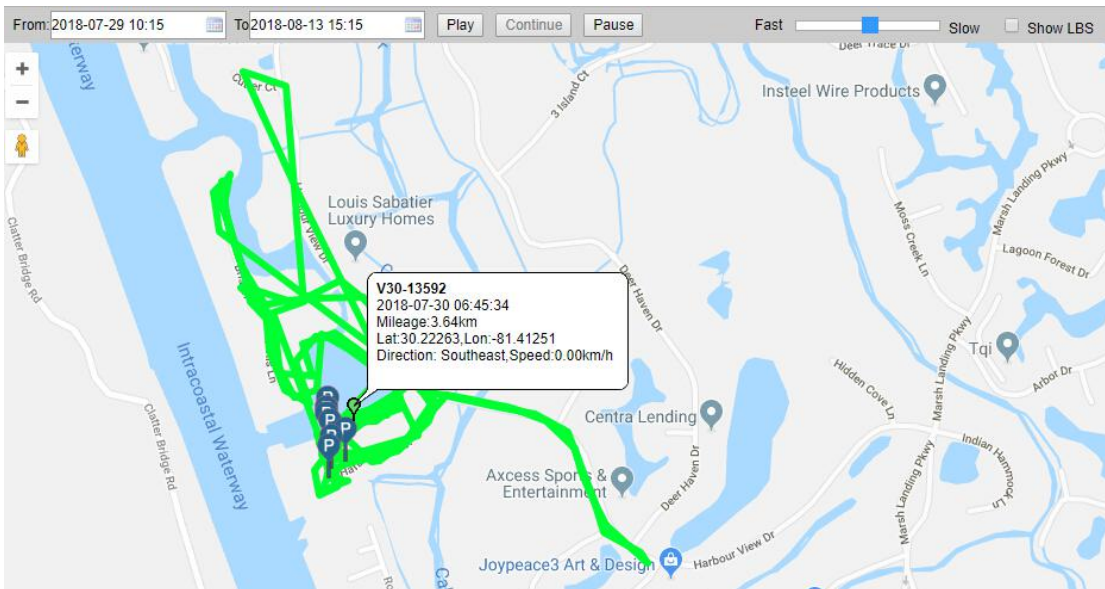

2. 3 tracking ways

GPS/Beidou/AGPS/WIFI/LBS, Realize indoors and outdoors accurate tracking. Locate the pet no matter it is moving or stationary
Tracking interval is adjustable.

4G pet GPS tracker : RF-V43

3. LED sensor lights

With advanced LED sensor lights, which will be on in darkness, pet owner can be easily trace pets at night.

4G pet GPS tracker : RF-V43

4. One click to navigate to pet

App supports one button to navigate pets;
GPS or other tracking ways are displayed
clearly;
Avoid misleading;
Light and sound guide when nearby pets.
Easy to find your loved pet even in dark
night.

4G pet GPS tracker : RF-V43

5. Historical route

Record of latest 90 days 'movements route and displayed at any time, for pet owner to know pet's status and find it.

4G pet GPS tracker : RF-V43

6. Geo-fence

To create a circle in map for tracker to send alerts to master phone number once tracker gets in or out of the circle.

4G pet GPS tracker : RF-V43

7. WIFI Fence

Create WIFI fence, binding the WIFI hot spot, when pet leaves or comes back home, you will get the alarm immediately.