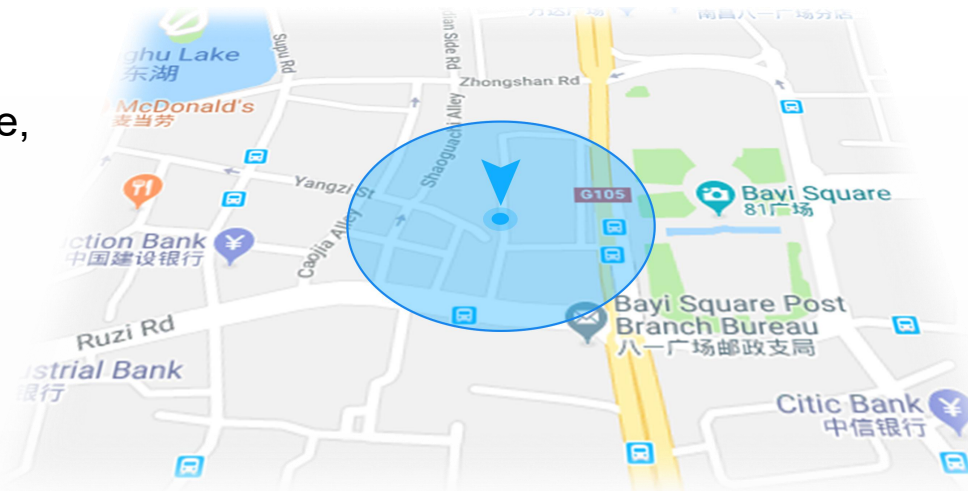

4G pet GPS tracker: RF-V43

9. Geo-fence

Set a safe range and viewed the tracker through APP in real time.
When the tracker is out of/in the range,
the alarm information will be
automatically sent to the phone.