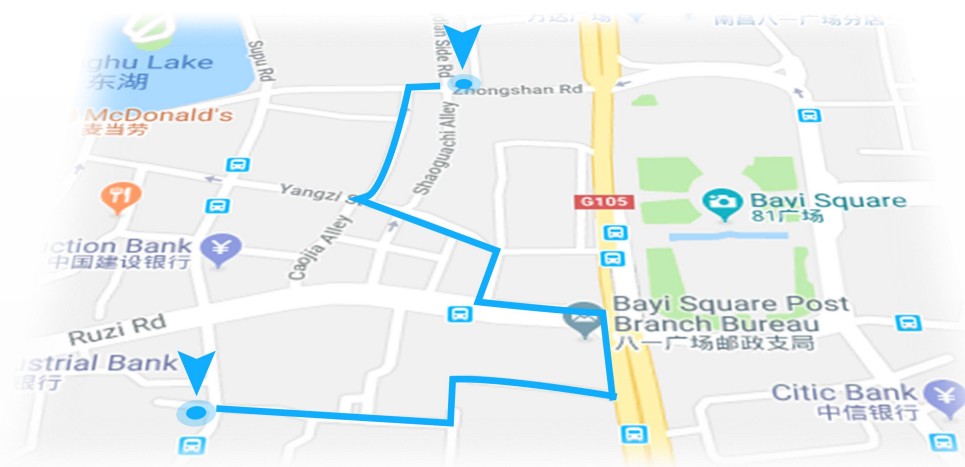

Changing SIM alarm

Low battery alarm

Fence alarm

4G pet GPS tracker: RF-V43

8. Historical route display

The server saves up to three months of historical route, which can be viewed through APP, webpage, WeChat, etc., allowing you to recall the road you have taken and the scenery you have seen anytime and anywhere.